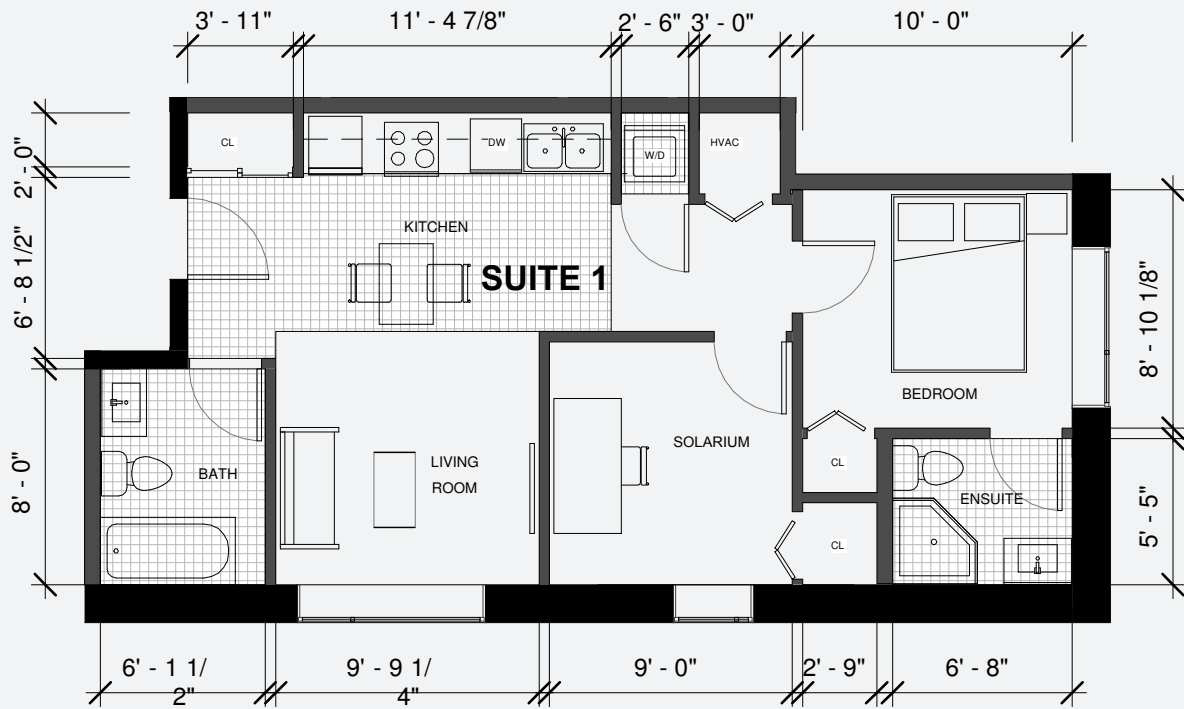

SUITE 1

1 BEDROOM + SOLARIUM

SIZE: 655 SF

FLOORS: 3-23

All floor plans and specifications are subject to change without notice. Actual usable floor area may vary from measurements stated on the floor plan. Illustrations are artists concept only and may show optional features not included in base price. Please speak to our customer care representative for further information. E. & O.E.