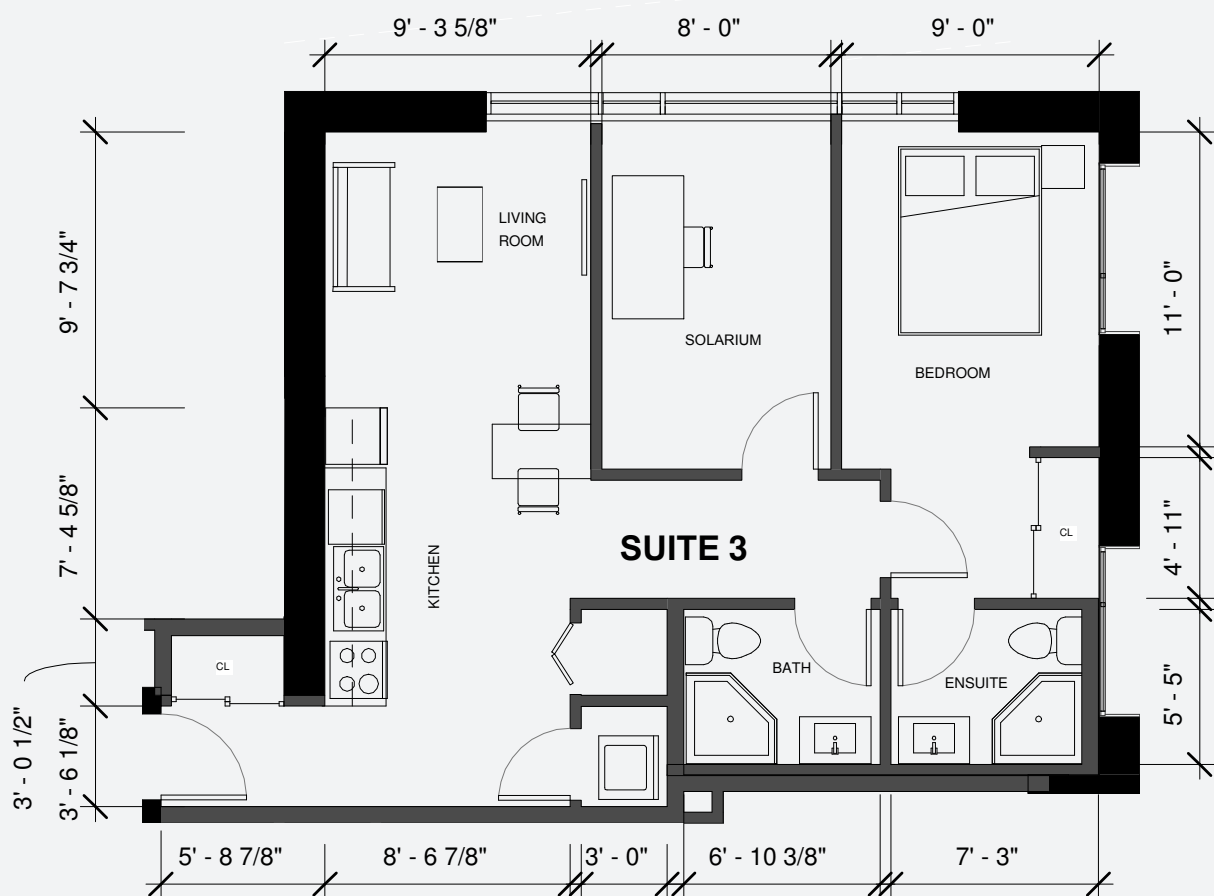

SUITE 3

1 BEDROOM + SOLARIUM PREMIUM

SIZE: 772 SF

FLOORS: 3-23

All floor plans and specifications are subject to change without notice. Actual usable floor area may vary from measurements stated on the floor plan. Illustrations are artists concept only and may show optional features not included in base price. Please speak to our customer care representative for further information. E. & O.E.