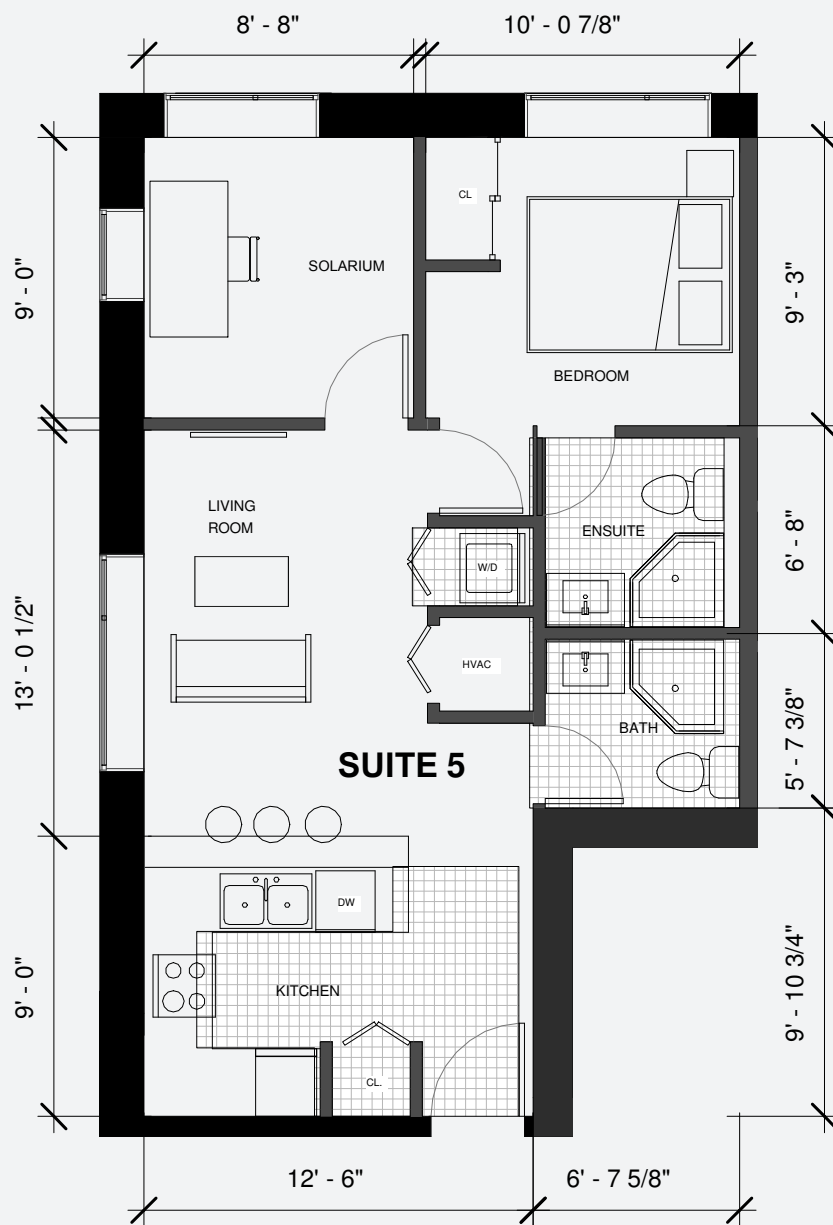

SUITE 5

1 BEDROOM + SOLARIUM

SIZE: 646 SF

FLOORS: 3-14

All floor plans and specifications are subject to change without notice. Actual usable floor area may vary from measurements stated on the floor plan. Illustrations are artists concept only and may show optional features not included in base price. Please speak to our customer care representative for further information. E. & O.E.