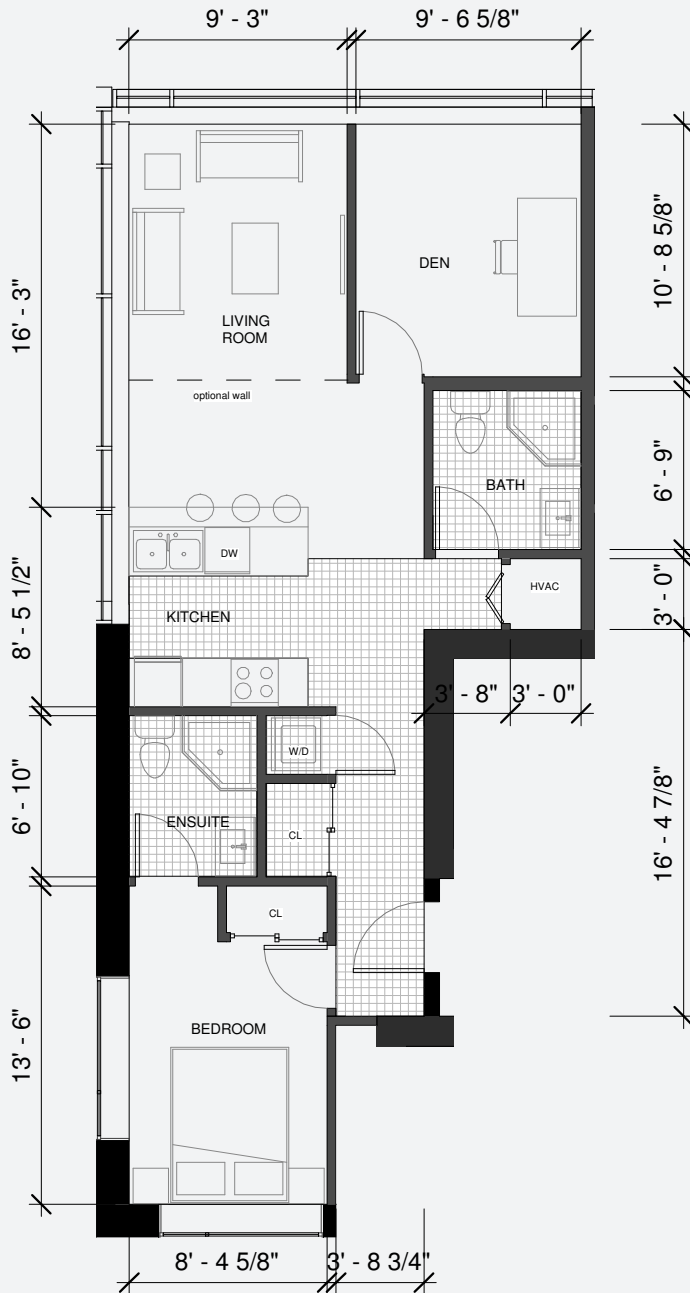

SUITE 5A

1 BEDROOM + SOLARIUM PREMIUM

SIZE: 827 SF

FLOORS: 15-23

All floor plans and specifications are subject to change without notice. Actual usable floor area may vary from measurements stated on the floor plan. Illustrations are artists concept only and may show optional features not included in base price. Please speak to our customer care representative for further information. E. & O.E.