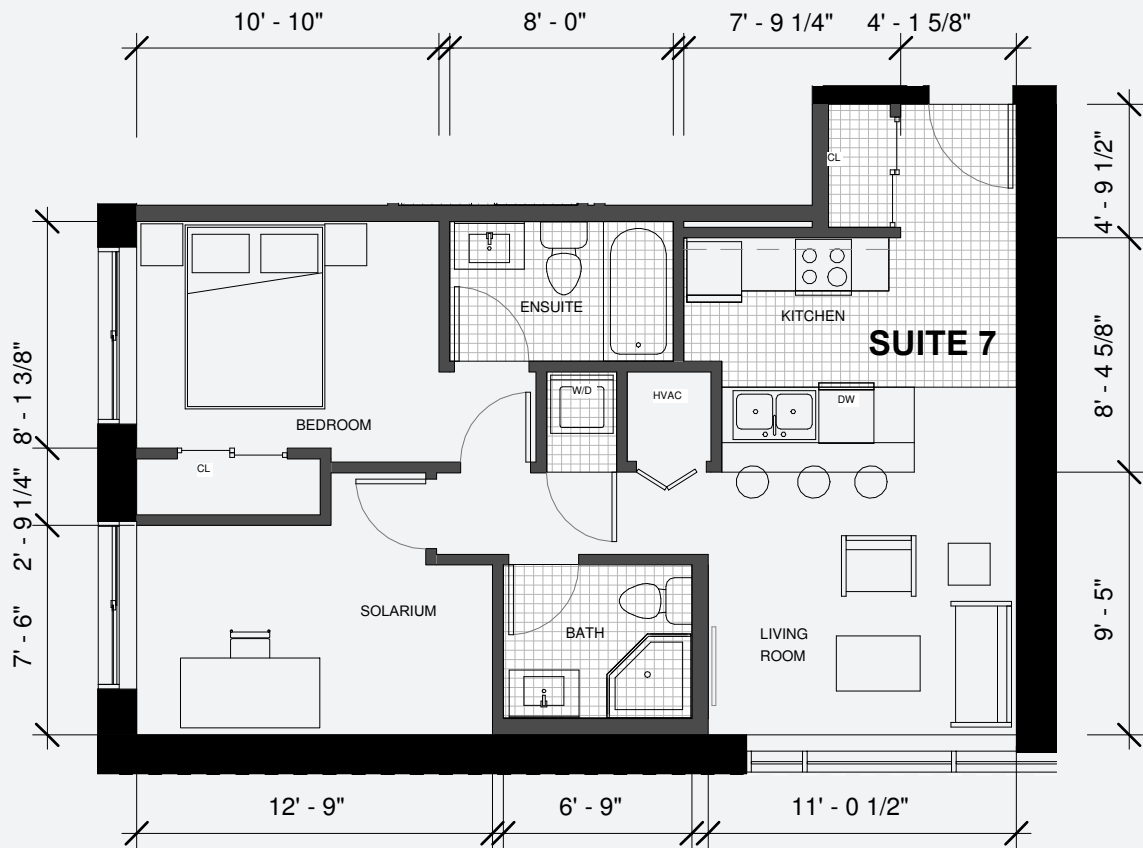

# SUITE 7

1 BEDROOM + SOLARIUM PREMIUM

SIZE: 753 SF

FLOORS: 3-14

All floor plans and specifications are subject to change without notice. Actual usable floor area may vary from measurements stated on the floor plan. Illustrations are artists concept only and may show optional features not included in base price. Please speak to our customer care representative for further information. E. & O.E.