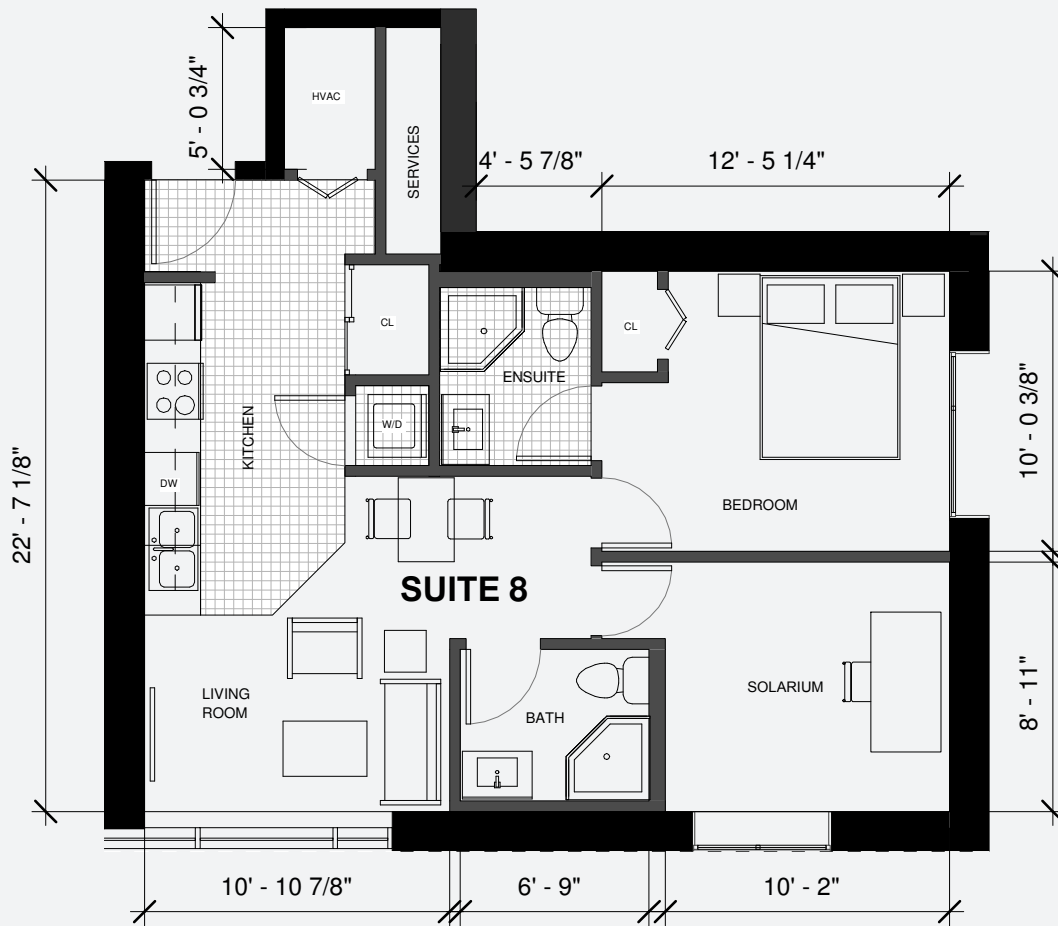

SUITE 8

1 BEDROOM + SOLARIUM

SIZE: 741 SF

FLOORS: 3-14

All floor plans and specifications are subject to change without notice. Actual usable floor area may vary from measurements stated on the floor plan. Illustrations are artists concept only and may show optional features not included in base price. Please speak to our customer care representative for further information. E. & O.E.